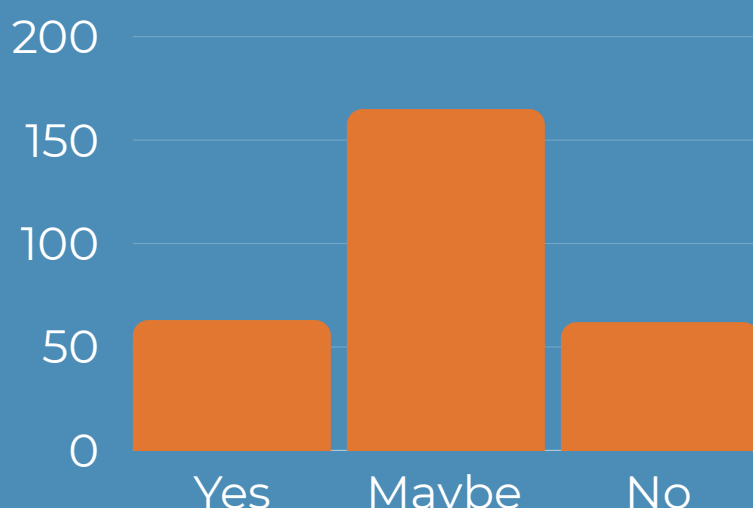

59

Classes attended

1506

Pupil Reach

INTO FILM

Partner Feedback

315 pupils filled out the Open Your Eyes Week survey about this session.

Demographic:

48% of pupils reported an improved understanding of Into Film

Number of pupils that would think Into Film would be an interesting place to work

89% of pupils rated the session as 'Good' or 'Excellent' (2 or 3 stars)