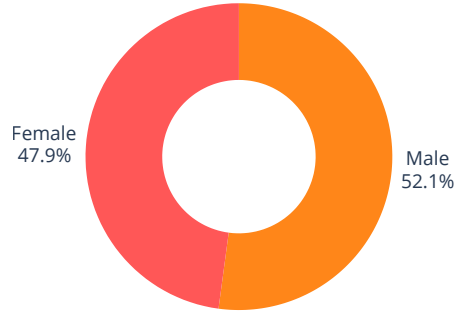

59

Classes attended

1506

Pupil Reach

INTO FILM

Partner Feedback

315 pupils filled out the Open Your Eyes Week survey about this session.

Demographic:

Gender

Impact:

89% of pupils rated the session as 'Good' or 'Excellent' (2 or 3 stars)