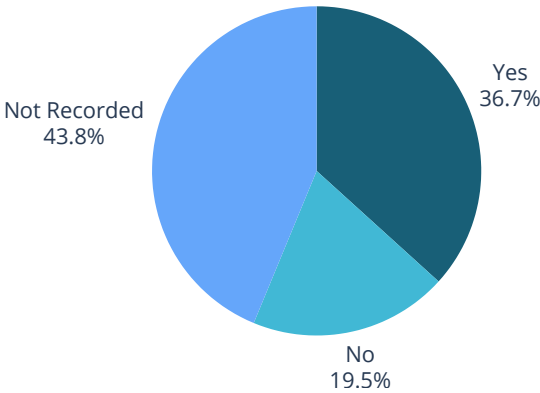

English as an additional language

Gender