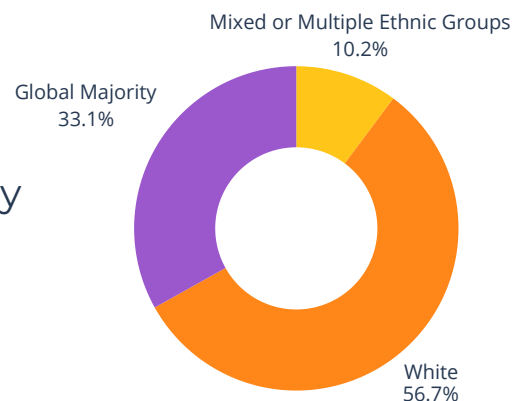

59

Classes attended

1506

Pupil Reach

INTO FILM

Partner Feedback

315 pupils filled out the Open Your Eyes Week survey about this session.

Demographic:

Additional Learning Needs

English as an additional language

Free School Meals

Ethnicity

Gender

Impact:

How much pupils felt they knew about Into Film before the session

How much pupils felt they learned about Into Film after the session

48% of pupils reported an improved understanding of Into Film

Number of pupils that would think Into Film would be an interesting place to work

89% of pupils rated the session as 'Good' or 'Excellent' (2 or 3 stars)