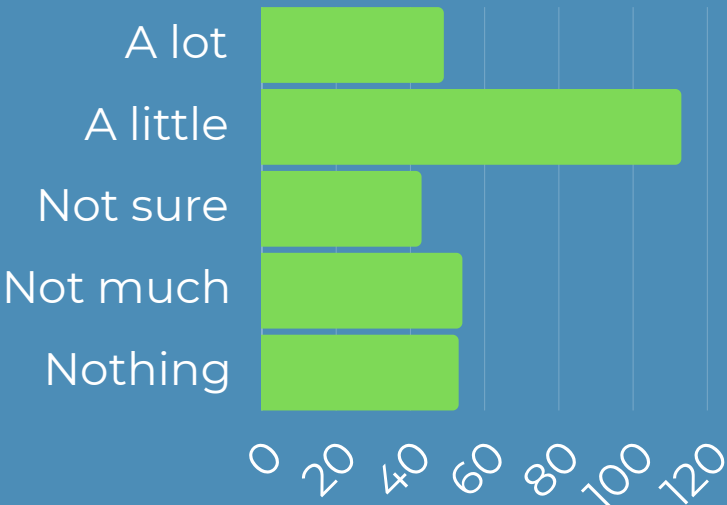

59

Classes attended

1506

Pupil Reach

INTO FILM

Partner Feedback

315 pupils filled out the Open Your Eyes Week survey about this session.

Demographic:

Impact:

89% of pupils rated the session as 'Good' or 'Excellent' (2 or 3 stars)