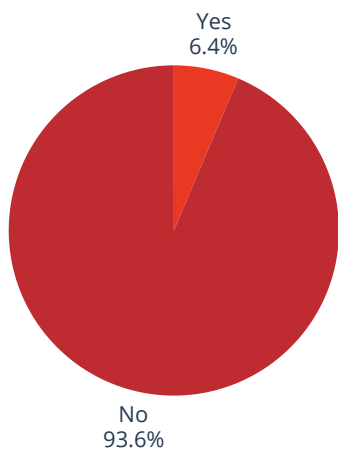

Demographic:

Additional Learning Needs