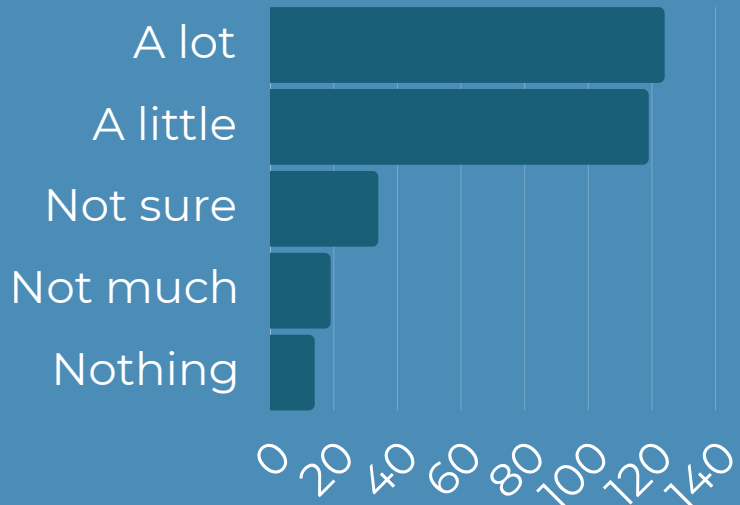

59

Classes attended

1506

Pupil Reach

INTO FILM

Partner Feedback

315 pupils filled out the Open Your Eyes Week survey about this session.

Demographic:

Impact:

89% of pupils rated the session as 'Good' or 'Excellent' (2 or 3 stars)