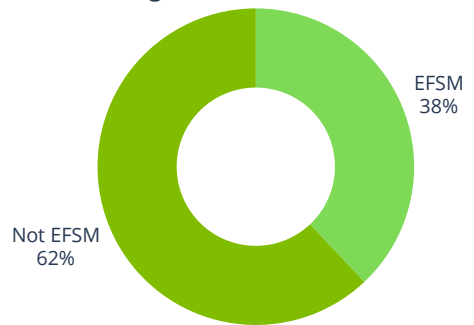

Free School Meals