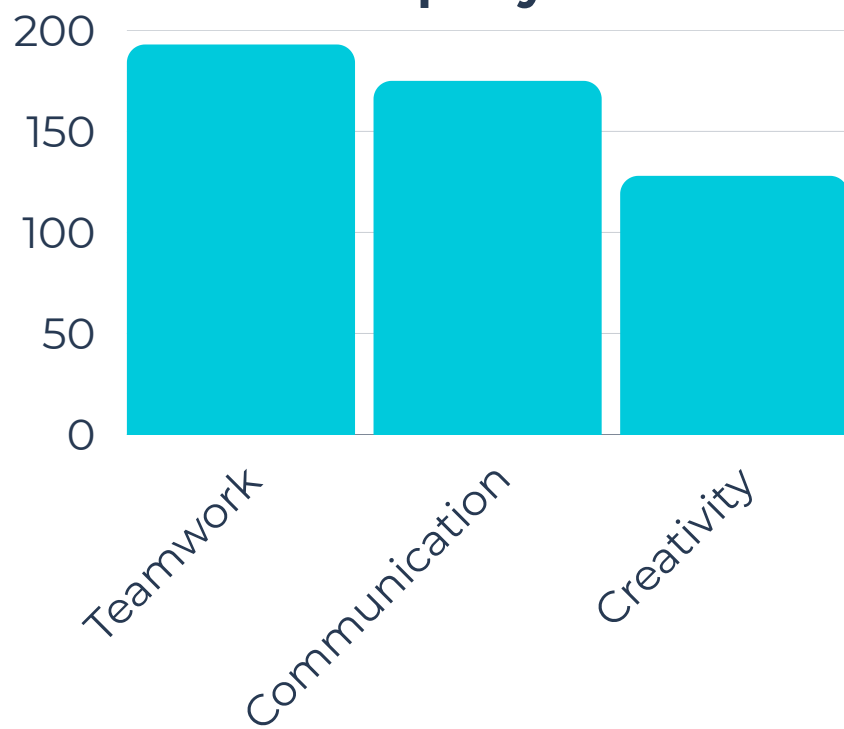

Feedback:

What was your favourite part of the session?

“My favourite part of the session was when we had to create our own storyboards and make them about the theme "A happy day at school"”

“My favourite part of the session was when they taught us about how they made the films”

What was the most interesting thing that you learned about this company?

“The most interesting thing that I learned about the company is when we found out about the amount of different camera angles there are”

“There were over 1000 people working in one movie”

How can we make the session better?

“More time to do the storyboard so we can finish it”

“Talking about Special Effects in movies as well as cameras”